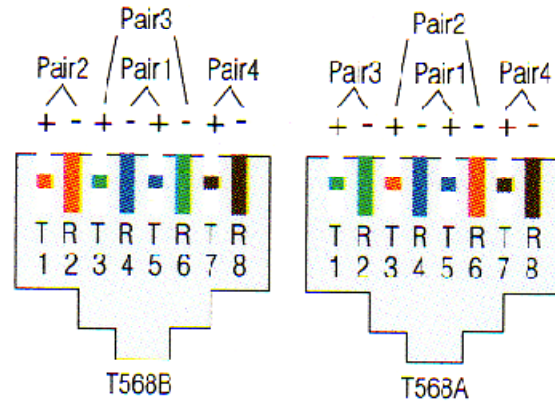

Plug Pin Outs

NOTE: These pinouts are not standards compliant.

Category Rated Jacks

NOTE: One of these wiring configurations must be used for an installation to be standard compliant. Wiring label on connector shows both wiring standards.

www.leviton.com

CONNECTOR WIRING GUIDE & COLOR CODE KEY

A. 100 Ω UTP Twisted-Pair Wire

B. Solid-Color Twisted-Pair Wire

POTS
Plain Old
Telephone Service

High Pair Count Color-Code > 25pr

		RING	Blue	Orange	Green	Brown	Slate
TIP							
White	1	2	3	4	5		
Red	6	7	8	9	10		
Black	11	12	13	14	15		
Yellow	16	17	18	19	20		
Violet	21	22	23	24	25		