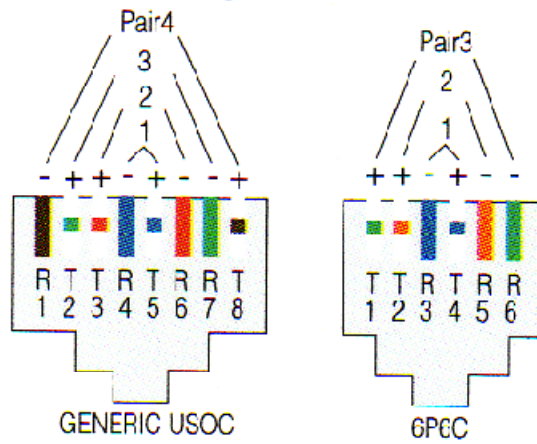

Plug Pin Outs

NOTE: These pinouts are not standards compliant.

Category Rated Jacks

NOTE: One of these wiring configurations must be used for an installation to be standard compliant. Wiring label on connector shows both wiring standards.

www.leviton.com

CONNECTOR WIRING GUIDE & COLOR CODE KEY

A. 100 Ω UTP Twisted-Pair Wire

B. Solid-Color Twisted-Pair Wire

POTS
Plain Old
Telephone Service

High Pair Count Color-Code > 25pr

		RING	Blue	Orange	Green	Brown	Slate
TIP							
White	1	2	3	4	5		
Red	6	7	8	9	10		
Black	11	12	13	14	15		
Yellow	16	17	18	19	20		
Violet	21	22	23	24	25		