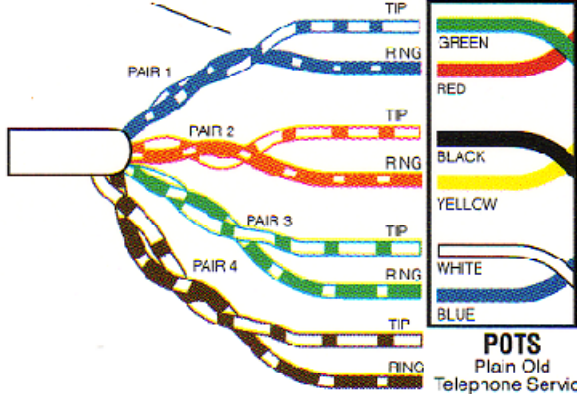

Plug Pin Outs

NOTE: These pinouts are not standards compliant.

Category Rated Jacks

NOTE: One of these wiring configurations must be used for an installation to be standard compliant. Wiring label on connector shows both wiring standards.

www.leviton.com

CONNECTOR WIRING GUIDE & COLOR CODE KEY

A. 100 Ω UTP Twisted-Pair Wire

B. Solid-Color Twisted-Pair Wire

POTS
Plain Old
Telephone Service

High Pair Count Color-Code > 25pr

		RING	Blue	Orange	Green	Brown	Slate
TIP							
White	1	2	3	4	5		
Red	6	7	8	9	10		
Black	11	12	13	14	15		
Yellow	16	17	18	19	20		
Violet	21	22	23	24	25		